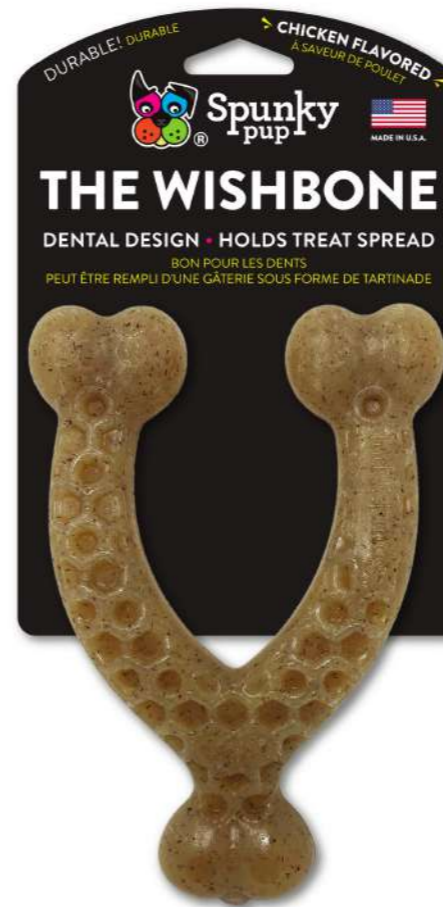

RING
#7101
10 x 10 x 1.5 cm.

\$ 6.700

CROSSBONE
#7102
9.6 x 9.6 x 1.3 cm.

\$ 6.700

BONE
#7103
13.4 x 4.5 x 2.3 cm.

\$ 7.300

STICK
#7104
16.2 x 4.3 x 4.3 cm.

\$ 9.700

MADE IN U.S.A.

THE ANTLER - ELK
#4101
17.5 x 13 x 2.8 cm.

THE WISHBONE - SMALL
#4112
13 x 9 x 2.5 cm.

\$ 8.600

THE WISHBONE - LARGE
#4111
17 x 11.5 x 3 cm.

\$ 10.900

THE ANTLER - DEER
#4102
16.5 x 5.2 x 3 cm.